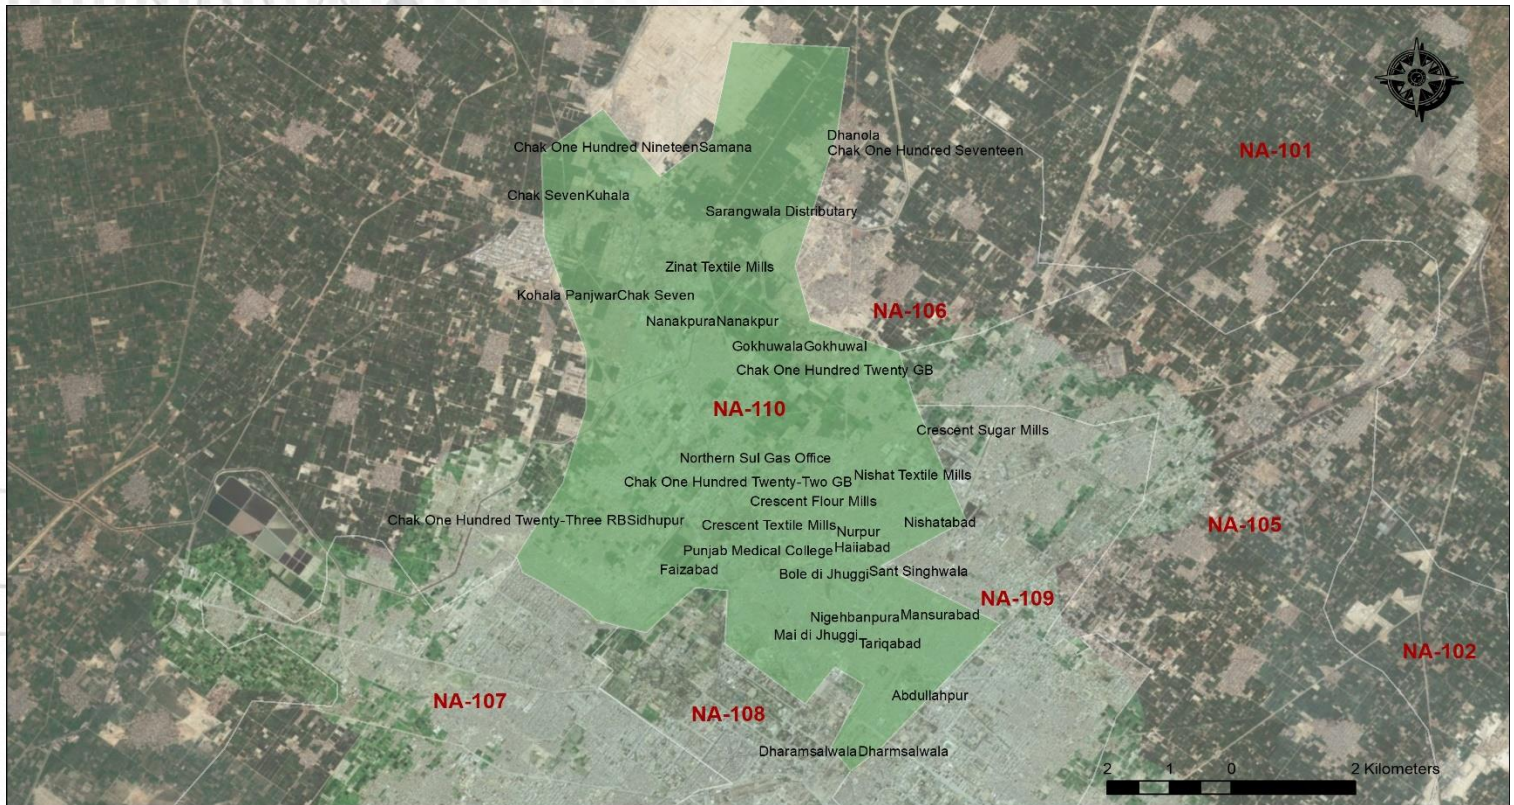

CONSTITUENCY PROFILE

NA-110 FAISALABAD-X

PUNJAB

CONSTITUENCY POPULATION

781,643

VOTER STATISTICS

Male

243,399

Female

202,060

Total

445,459

57%

of the total population are registered as voters

POLLING STATIONS

204

Male

172

Female

6

Combined

382

Total

Number of polling stations where registered voters exceed 1,200

AVERAGE VOTER AT POLLING STATION

1,166

AVERAGE VOTER AT POLLING BOOTH

432

LIST OF CONTESTING CANDIDATES

#	Name	Name of Political Party
1	Ayaz Mahmood	Pakistan Sunni Tehreek
2	Hafiz Umer Farooq	Tehreek-e-Labaik Pakistan
3	Raja Riaz Ahmad	Pakistan Tehreek-e-Insaf
4	Shabbir Asghar	Allah-o-Akbar Tehreek
5	Sahibzada Muhammad Hamid Raza	Sunni Ittehad Council
6	Muhammad Afzal Khan	Pakistan Muslim League (Nawaz)
7	Muhammad Kamran	Move on Pakistan
8	Muhammad Nadeem Pasha	Barabri Party Pakistan
9	Malik Muhammad Nawaz	Independent
10	Munawar Fayyaz Sunny	Independent
11	Younas Suleman	Pakistan Peoples Party Parliamentarians